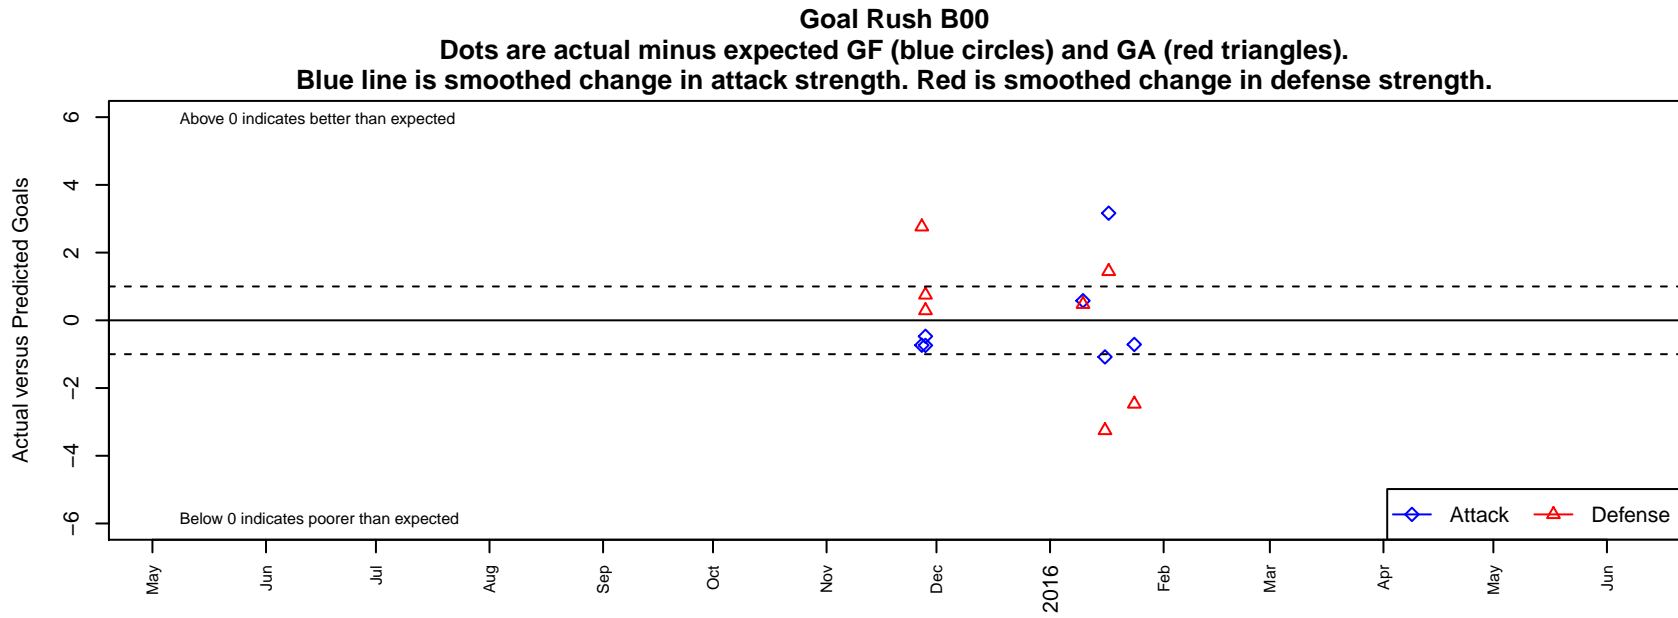

Goal Rush B00

, WA
B00 total strength=1081
attack=3.34 defense=2.11
notes= Rec

alt names used:
Goal Rush
United Club Goal Rush

Venues played:
2015 Cranberry Cup U15
2015 Founders Cup B00

date	home		away		venue	pred.home	pred.away
2016-01-24	Crossfire Select Cantrell B00	5	Goal Rush B00	0	2015 Founders Cup B00	2.53	0.71
2016-01-17	Goal Rush B00	5	Kent United White B00	0	2015 Founders Cup B00	1.84	1.45
2016-01-16	Seattle United S Blue B00	6	Goal Rush B00	0	2015 Founders Cup B00	2.75	1.08
2016-01-10	Goal Rush B00	2	IFC Select Red B00	1	2015 Founders Cup B00	1.42	1.47
2015-11-28	NSC Impact B00	2	Goal Rush B00	0	2015 Cranberry Cup U15	2.29	0.47
2015-11-28	Crossfire Select Greenwalt B00	3	Goal Rush B00	0	2015 Cranberry Cup U15	3.75	0.74
2015-11-27	Goal Rush B00	0	Fuerza FC Academy B00	2	2015 Cranberry Cup U15	0.74	4.76